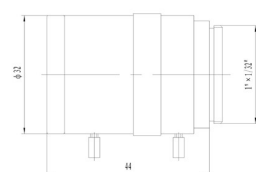

C/CS Mount Vari-Focal Lens

CP-AC358

CP-AC2812

CP-AC550

CP-MC358

Feature	CP-AC358	CP-AC2812	CP-AC550	CP-MC358
Focal length(mm)	3.5~8	2.8~12	5~50	3.5~8
Aperture(F)	1.4-C	1.4-C	1.4-C	1.4-C
Mount	CS	CS	CS	CS
Format cover(inch)	1/3	1/3	1/3	1/3
Horizontal Angle of View(°)	78.9~34.7	98.5~23.8	51.3~5.5	78.9~34.7
Min. object Dimension(mm)	0.3	0.3	0.3	0.3
Dimension(mm)	Φ32×43.5	Φ36×65.6	Φ37×66.8	Φ32×44
Iris	Auto	Auto	Auto(DC drive)	Manual
Zoom	Manual	Manual	Manual	Manual
Focus	Manual	Manual	Manual	Manual
Net Weight(g)	87g	126g	143g	67g