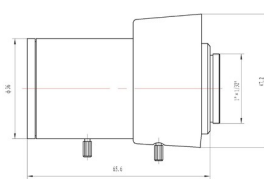

C/CS Mount Vari-Focal Lens

CP-AC358

CP-AC2812

CP-AC550

CP-MC358

Feature	CP-AC358	CP-AC2812	CP-AC550	CP-MC358
Focal length(mm)	3.5~8	2.8~12	5~50	3.5~8
Aperture(F)	1.4-C	1.4-C	1.4-C	1.4-C
Mount	CS	CS	CS	CS
Format cover(inch)	1/3	1/3	1/3	1/3
Horizontal Angle of View(°)	78.9~34.7	98.5~23.8	51.3~5.5	78.9~34.7
Min. object Dimension(mm)	0.3	0.3	0.3	0.3
Dimension(mm)	Φ32×43.5	Φ36×65.6	Φ37×66.8	Φ32×44
Iris	Auto	Auto	Auto(DC drive)	Manual
Zoom	Manual	Manual	Manual	Manual
Focus	Manual	Manual	Manual	Manual
Net Weight(g)	87g	126g	143g	67g