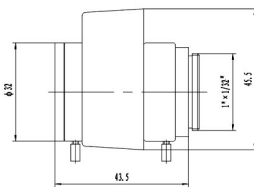

C/CS Mount Vari-Focal Lens

CP-AC358

CP-AC2812

CP-AC550

CP-MC358

Feature	CP-AC358	CP-AC2812	CP-AC550	CP-MC358
Focal length(mm)	3.5~8	2.8~12	5~50	3.5~8
Aperture(F)	1.4-C	1.4-C	1.4-C	1.4-C
Mount	CS	CS	CS	CS
Format cover(inch)	1/3	1/3	1/3	1/3
Horizontal Angle of View(°)	78.9~34.7	98.5~23.8	51.3~5.5	78.9~34.7
Min. object Dimension(mm)	0.3	0.3	0.3	0.3
Dimension(mm)	Φ32×43.5	Φ36×65.6	Φ37×66.8	Φ32×44
Iris	Auto	Auto	Auto(DC drive)	Manual
Zoom	Manual	Manual	Manual	Manual
Focus	Manual	Manual	Manual	Manual
Net Weight(g)	87g	126g	143g	67g