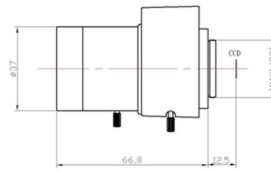

C/CS Mount Vari-Focal Lens

CP-AC358

CP-AC2812

CP-AC550

CP-MC358

Feature	CP-AC358	CP-AC2812	CP-AC550	CP-MC358
Focal length(mm)	3.5~8	2.8~12	5~50	3.5~8
Aperture(F)	1.4-C	1.4-C	1.4-C	1.4-C
Mount	CS	CS	CS	CS
Format cover(inch)	1/3	1/3	1/3	1/3
Horizontal Angle of View(°)	78.9~34.7	98.5~23.8	51.3~5.5	78.9~34.7
Min. object Dimension(mm)	0.3	0.3	0.3	0.3
Dimension(mm)	Φ32×43.5	Φ36×65.6	Φ37×66.8	Φ32×44
Iris	Auto	Auto	Auto(DC drive)	Manual
Zoom	Manual	Manual	Manual	Manual
Focus	Manual	Manual	Manual	Manual
Net Weight(g)	87g	126g	143g	67g